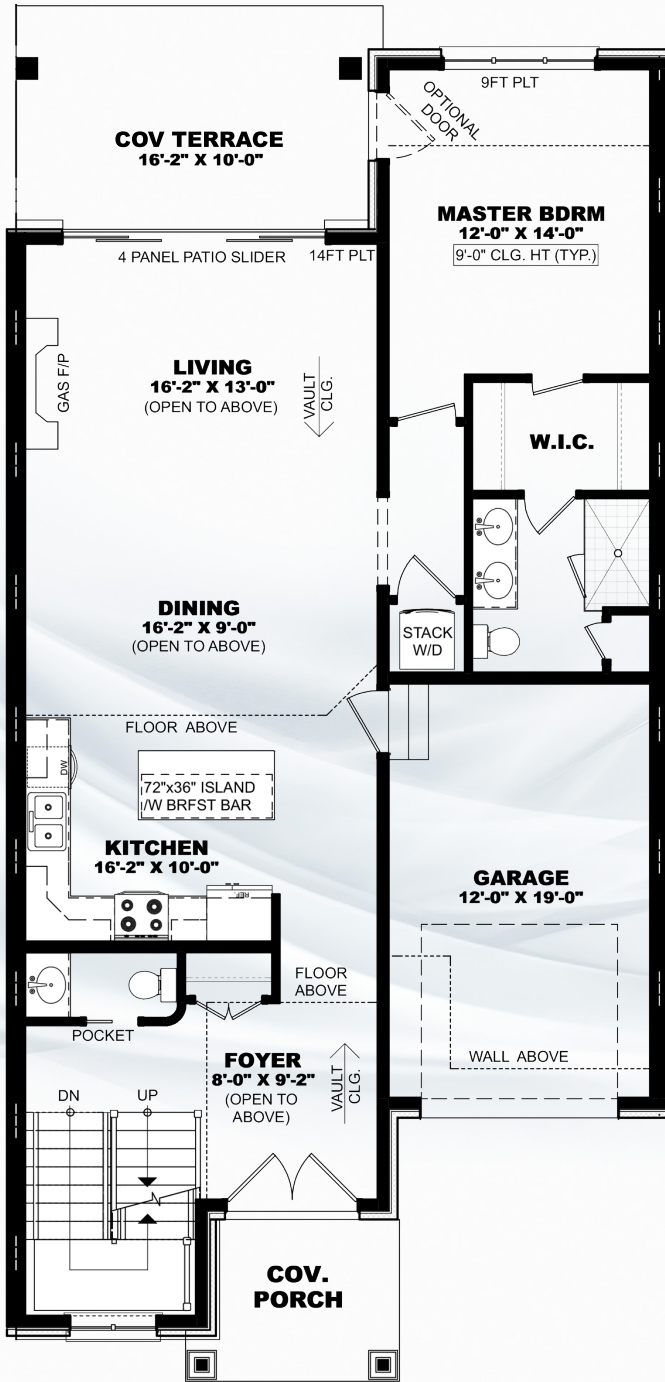

INTERIOR UNIT - 1992 SQFT

BUNGALOF DESIGN

MAIN

UPPER

Sizes, dimensions, materials and specifications are subject to change without notice. Elevations or renderings are artists concepts. Actual usable floor area may vary from that stated. E & OE