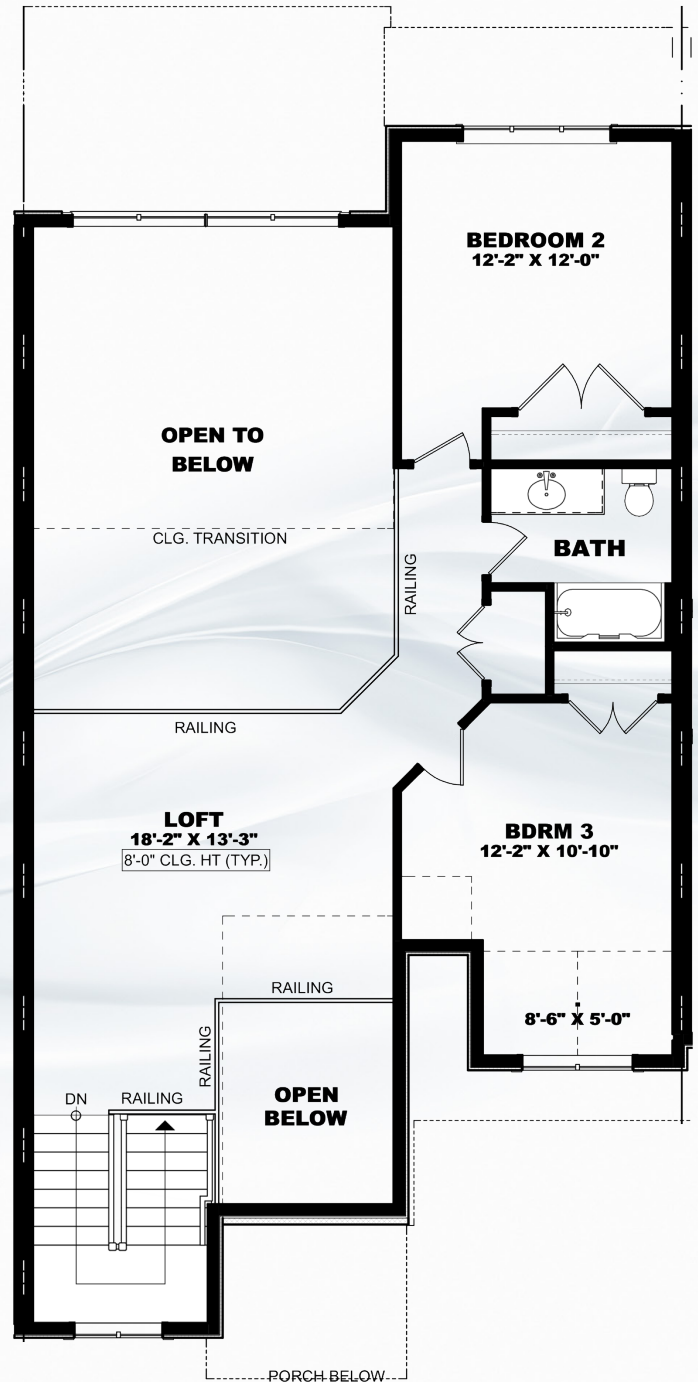

INTERIOR UNIT - 1992 SQFT

BUNGALOF DESIGN

MAIN

UPPER

Sizes, dimensions, materials and specifications are subject to change without notice. Elevations or renderings are artists concepts. Actual usable floor area may vary from that stated. E & OE