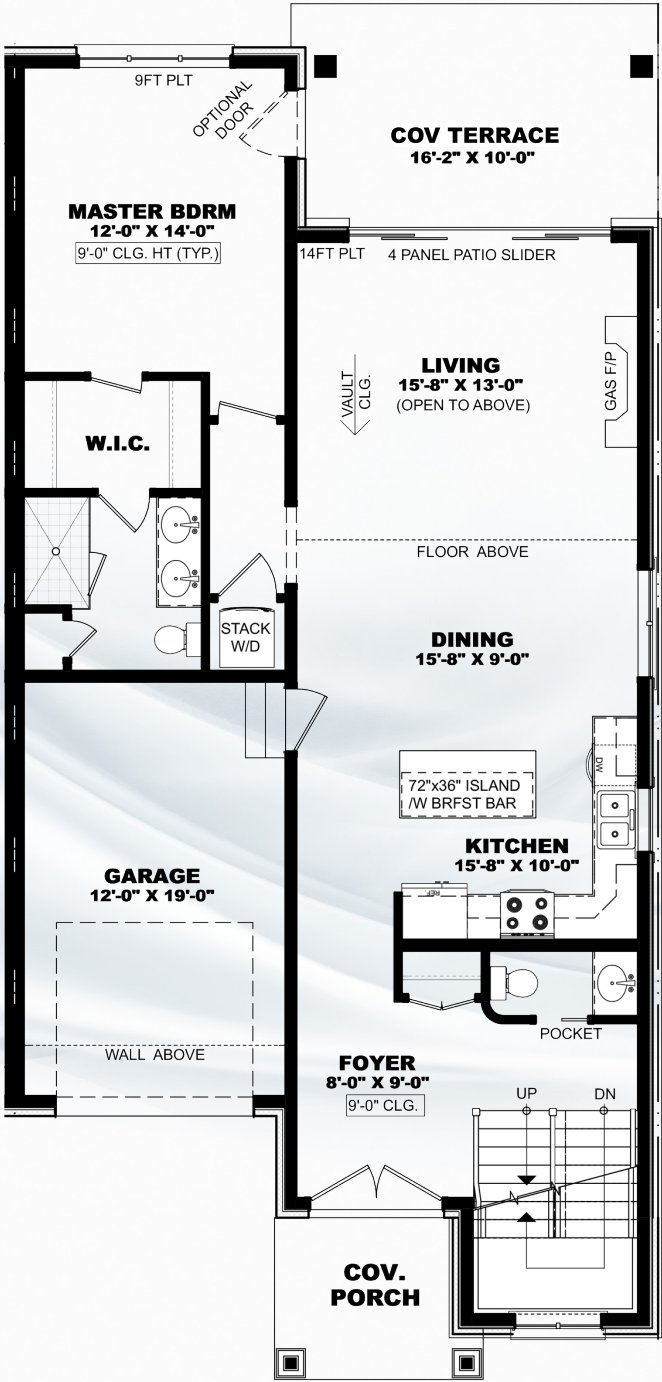

END UNIT - 1938 SQFT

BUNGALOTT DESIGN

MAIN

UPPER

Sizes, dimensions, materials and specifications are subject to change without notice. Elevations or renderings are artists concepts. Actual usable floor area may vary from that stated. E & OE