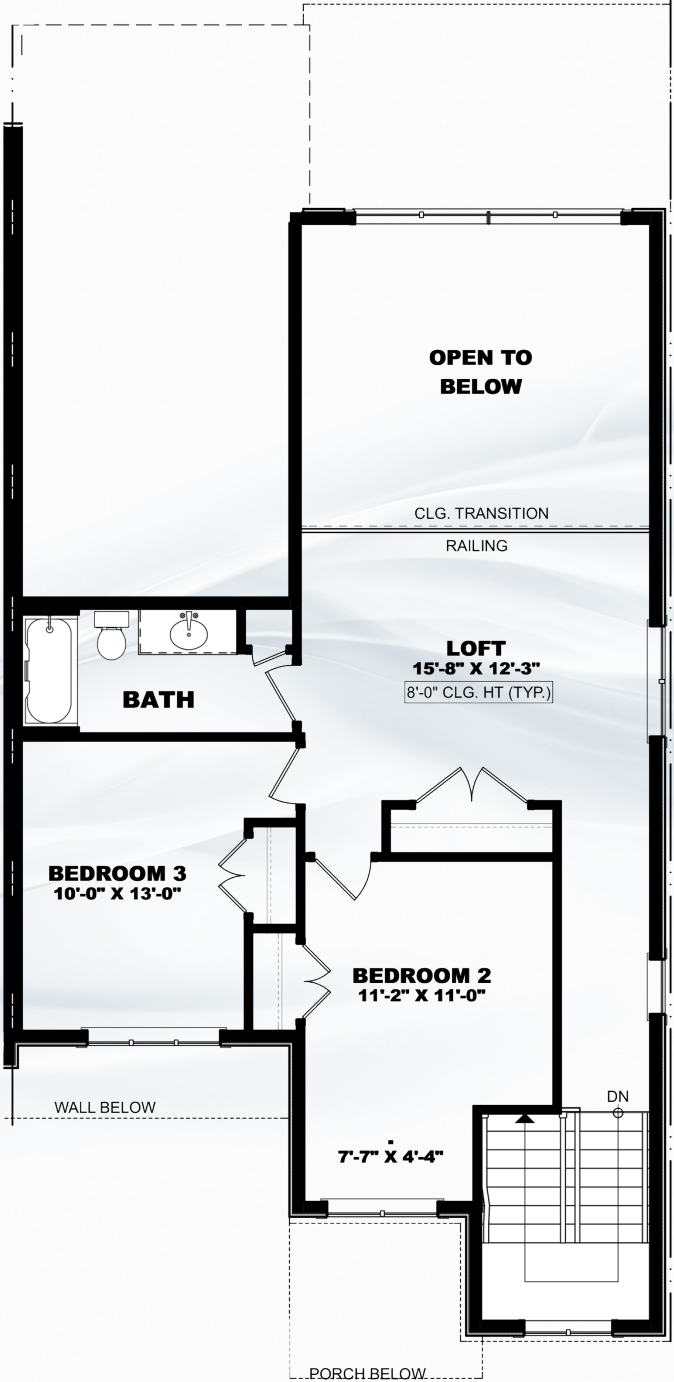

END UNIT - 1938 SQFT

BUNGALOTT DESIGN

MAIN

UPPER

Sizes, dimensions, materials and specifications are subject to change without notice. Elevations or renderings are artists concepts. Actual usable floor area may vary from that stated. E & OE